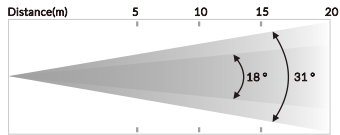

Specifications

Light Source: 1x300W cool/warm white LED
 Color Temperature: 3200±200K
 5500±200K (optional)

Features

Manual focus(TS-300M)
 Manual linear dimming,
 zoom range: 18°~31°
 4 dimming curves, 2 optional dimming speed
 0~100% smooth dimming
 Low noise under 35dB@1m
 Rotating barn door and hanger

Optical

CRI: WW≥95, CW≥95
 CQS: WW≥94, CW≥93
 TLCI: WW≥95, CW≥95

Electrical and Physical

Power Voltage: AC 100~240V, 50/60Hz
 Power Consumption: 400W
 Dimensions(mm): 473×278×264mm,10Kg
 Dimensions(in): 18.6"x10.9"x10.3" in, 22.0lbs

Photometrics Diagram

18°Lux	CW	6656	1664	799	416
	WW	5496	1374	610	343
Diameter(m)	CW/WW	1.5	3.1	4.6	6.2
31°Lux	CW	2696	674	300	168
	WW	1864	466	207	116
Diameter(m)	CW/WW	2.7	5.4	8.1	10.8

Dimensions(mm)