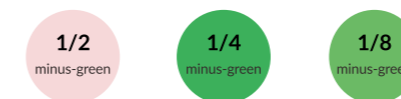

Minus Green Wheel