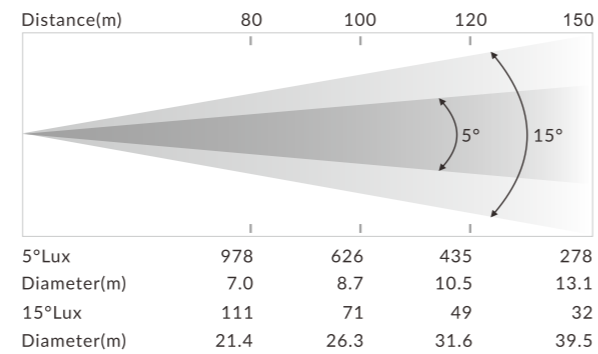

PHOTOMETRICS DIAGRAM