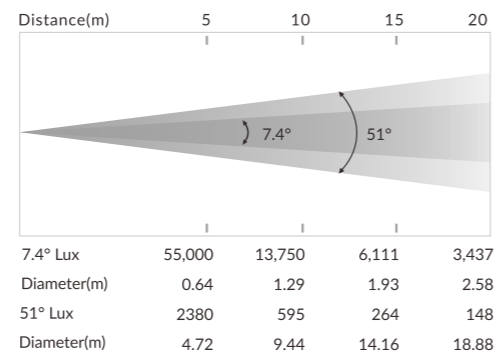

PHOTOMETRICS DIAGRAM

Beam Angle (1 x 200W LED):

Beam Angle (30 x 40W RGBW LED):

Field Angle (30 x 40W RGBW LED):

FUNCTIONAL EFFECT

Color Wheel

Static Gobo Wheel

8-Facet Prism

16-Facet Prism

Frost Filter

DIMENSIONS

(*Light source's working life depends on the cycle ratio of its usage pattern and other environmental factors, such as dust, oil, temperature, humidity, etc.)

CONCERT / TOURING