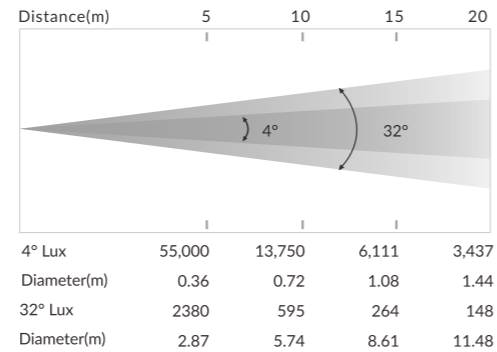

THETA

CM 1000ZF

FEATURES

- Light Sources: 1 x 200W LED
30 x 40W RGBW LED
- Total Lumen Output: 5,000 lm (200W LED)
- Color Temperature Output: 7,000K (200W LED)
- Variable CTO ranging from 2,500-8,000K (40W RGBW LED)
- 1 Static Gobo Wheel: 6 HD gobos, including 3 water effect gobos, plus open
- 1 Color Wheel: 13 colors, plus open, with bidirectional rainbow effects
- 2 Prisms: one 8-facet prism, one 16-facet prism, rotatable in both directions and overlayable
- 1 Frost filter
- Zoom function on the outer ring
- Individual pixel control, build-in color macro effect
- Automated color correction system to ensure a consistent output
- Motorized zoom and focus
- Outstanding strobe effect with variable speed
- Flicker free management

Movement

- Pan Movement: 540°
- Tilt Movement: 215°
- Automatic Pan/Tilt position correction
- Moving-head operated with either 16-bit resolution

Electrical and Connectors

- Input Voltage Range: 100-240V~ 50/60Hz
- Power Consumption: 1,600 W
- Power In/Out: Power Connector in
- Date In/Out: 3-pin and 5-pin XLR, RJ45 connector

Specification

- Fixture Dimensions: 454 x 341 x 590 mm (17.9" x 13.4" x 23.2")
Weight: 33 kg (72.8 lbs)
- Flight Case Dimensions: 1,170 x 710 x 620 mm (46.1" x 28.0" x 24.4")
Weight: 116.5 kg (256.8 lbs)(include flight case, dual Loader Case)
- Carton Dimensions: 560 x 470 x 675 mm (22.1" x 18.5" x 26.6")
Weight: 40 kg (88.2 lbs)(include carton, one-pack per carton)

PHOTOMETRICS DIAGRAM

Beam Angle (1 x 200W LED):

Beam Angle (30 x 40W RGBW LED):

Field Angle (30 x 40W RGBW LED):

FUNCTIONAL EFFECT

Color Wheel

Static Gobo Wheel

8-Facet Prism