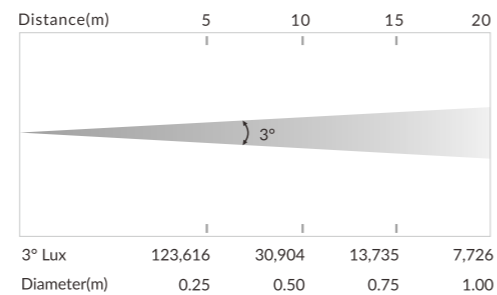

THETA

CM 1000ZF

FEATURES

- Light Sources: 1 x 200W LED
30 x 40W RGBW LED
- Total Lumen Output: 5,000 lm (200W LED)
- Color Temperature Output: 7,000K (200W LED)
- Variable CTO ranging from 2,500-8,000K (40W RGBW LED)
- 1 Static Gobo Wheel: 6 HD gobos, including 3 water effect gobos, plus open
- 1 Color Wheel: 13 colors, plus open, with bidirectional rainbow effects
- 2 Prisms: one 8-facet prism, one 16-facet prism, rotatable in both directions and overlayable
- 1 Frost filter
- Zoom function on the outer ring
- Individual pixel control, build-in color macro effect
- Automated color correction system to ensure a consistent output
- Motorized zoom and focus
- Outstanding strobe effect with variable speed
- Flicker free management

Optical System

- Beam Angle: 3° (200W LED)
- Zoom Range: 4°-51° (40W RGBW LED)

Control and Program

- 4-Button touch panel
- Display: LCD display
- Protocols: DMX512, RDM, Art-Net, sACN
- DMX Protocol Modes: 3
- Control Channels: 27/139/19
- Firmware Upgrade: Upgrade via DMX link

Movement

- Pan Movement: 540°
- Tilt Movement: 215°
- Automatic Pan/Tilt position correction
- Moving-head operated with either 16-bit resolution

Electrical and Connectors

- Input Voltage Range: 100-240V~ 50/60Hz
- Power Consumption: 1,600 W
- Power In/Out: Power Connector in
- Date In/Out: 3-pin and 5-pin XLR, RJ45 connector

PHOTOMETRICS DIAGRAM

Beam Angle (1 x 200W LED):

Beam Angle (30 x 40W RGBW LED):

Field Angle (30 x 40W RGBW LED):

FUNCTIONAL EFFECT

Color Wheel

Static Gobo Wheel

8-Facet Prism