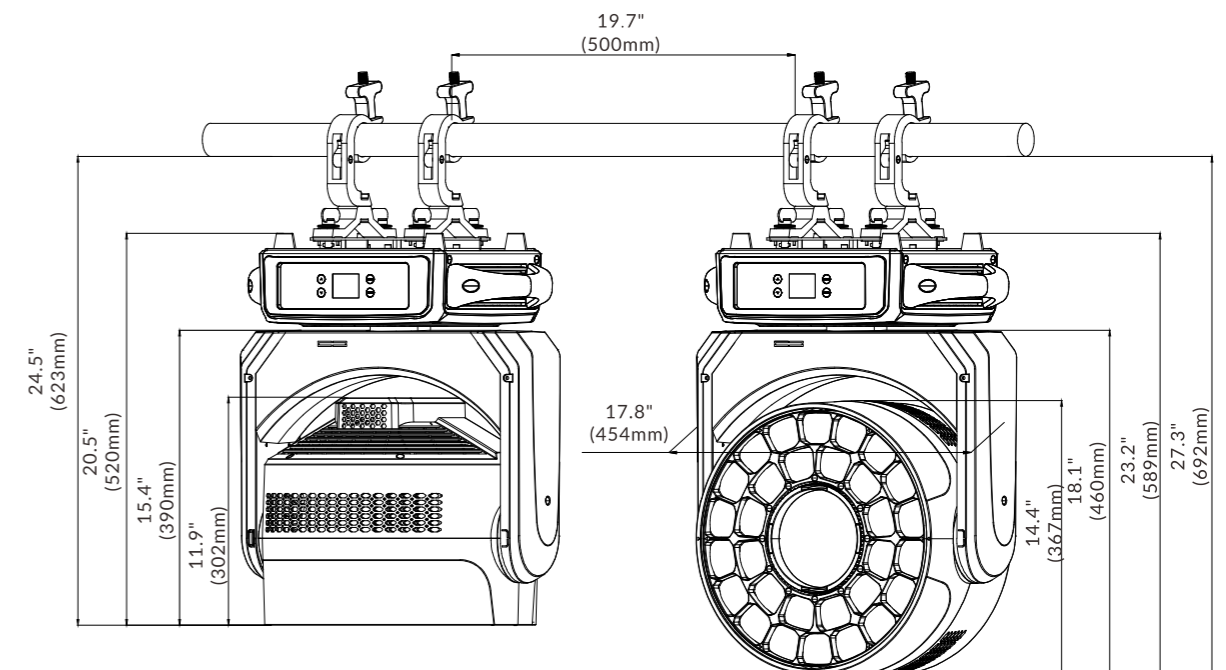

Movement

- Pan Movement: 540°
- Tilt Movement: 215°
- Automatic Pan/Tilt position correction
- Moving-head operated with either 16-bit resolution

Electrical and Connectors

- Input Voltage Range: 100-240V~ 50/60Hz
- Power Consumption: 1,600 W
- Power In/Out: Power Connector in
- Date In/Out: 3-pin and 5-pin XLR, RJ45 connector

Specification

- Fixture Dimensions: 454 x 341 x 590 mm (17.9" x 13.4" x 23.2")
Weight: 33 kg (72.8 lbs)
- Flight Case Dimensions: 1,170 x 710 x 620 mm (46.1" x 28.0" x 24.4")
Weight: 116.5 kg (256.8 lbs)(include flight case, dual Loader Case)
- Carton Dimensions: 560 x 470 x 675 mm (22.1" x 18.5" x 26.6")
Weight: 40 kg (88.2 lbs)(include carton, one-pack per carton)

PHOTOMETRICS DIAGRAM

Beam Angle (1 x 200W LED):

Beam Angle (30 x 40W RGBW LED):

Field Angle (30 x 40W RGBW LED):

FUNCTIONAL EFFECT

Color Wheel

Static Gobo Wheel

8-Facet Prism

16-Facet Prism

Frost Filter

DIMENSIONS

(*Light source's working life depends on the cycle ratio of its usage pattern and other environmental factors, such as dust, oil, temperature, humidity, etc.)

CONCERT / TOURING