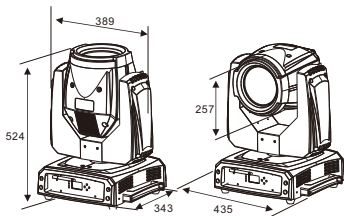

Dimensions (mm)