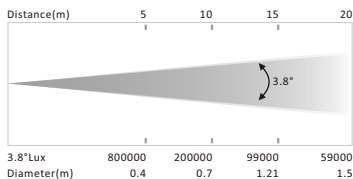

Photometrics Diagram