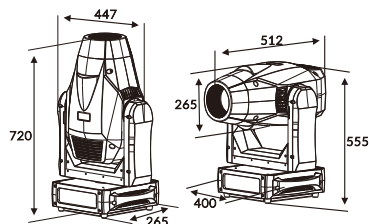

Power Voltage: AC 100~240V, 50/60Hz
 Power Consumption: 600W
 Dimensions(mm): 447x265x720mm, 30Kg
 Dimensions(in): 17.5"x10.4"x28.3" in, 66.1lbs

Photometrics Diagram

Dimensions(mm)

CMY+CTO/Color/Gobo Wheel