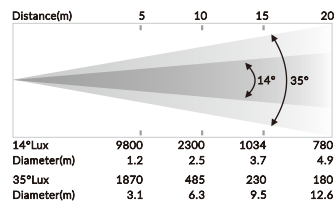

Specifications

Light Source: 1 x 440W LED
 Color Temperature: 7500K
 Beam Angle: 14°~35°
 Luminous Flux: 12000lm

Features

Motorized focus
 Linear CMY color mixing
 Linear CTO color correction
 0~100% smooth dimming
 Color Wheel: 1 color wheel with 6 colors plus open
 Gobo Wheel: 1 static gobo wheel with 8 gobos plus open
 1 rotating gobo wheel with 6 gobos plus open, easy to replace
 Gobo's outside diameter: 37.3 mm
 Gobo's image diameter: 27 mm
 3 facet prism + 5 facet linear prism, both of them can rotate in both directions
 Motorized linear iris
 Various strobe speed

GEIST SPOT KA-500 SPOT

Control

DMX Channel: 20/22 channels
 Control Mode: DMX512, RDM
 Firmware Upgrade: Update via DMX link

Pan/Tilt

Pan/Tilt: 540°/ 270°
 Pan/Tilt Resolution: 16 bit
 Fixation: Tilt lock

Power Voltage: AC 100~240V, 50/60Hz
 Power Consumption: 600W
 Dimensions(mm): 447x265x720mm, 30Kg
 Dimensions(in): 17.5"x10.4"x28.3" in, 66.1lbs

Photometrics Diagram

Dimensions(mm)

CMY+CTO/Color/Gobo Wheel