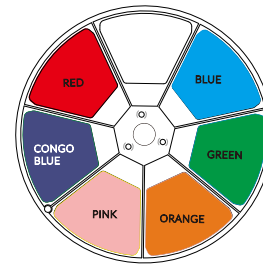

Specifications

Light Source: 1 x 440W LED
 Color Temperature: 7500K
 Beam Angle: 14°~35°
 Luminous Flux: 12000lm

Features

Motorized focus
 Linear CMY color mixing
 Linear CTO color correction
 0~100% smooth dimming
 Color Wheel: 1 color wheel with 6 colors plus open
 Gobo Wheel: 1 static gobo wheel with 8 gobos plus open
 1 rotating gobo wheel with 6 gobos plus open, easy to replace
 Gobo's outside diameter: 37.3 mm
 Gobo's image diameter: 27 mm
 3 facet prism + 5 facet linear prism, both of them can rotate in both directions
 Motorized linear iris
 Various strobe speed

Power Voltage: AC 100~240V, 50/60Hz
 Power Consumption: 600W
 Dimensions(mm): 447x265x720mm, 30Kg
 Dimensions(in): 17.5"x10.4"x28.3" in, 66.1lbs

Photometrics Diagram

Dimensions(mm)

CMY+CTO/Color/Gobo Wheel

CMY+CTO

Color Wheel

Static Gobo Wheel

Rotating Gobo Wheel