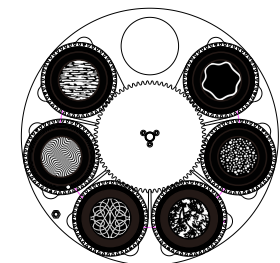

Specifications

Light Source: 1 x 440W LED
 Color Temperature: 7500K
 Beam Angle: 14°~35°
 Luminous Flux: 12000lm

Features

Motorized focus
 Linear CMY color mixing
 Linear CTO color correction
 0~100% smooth dimming
 Color Wheel: 1 color wheel with 6 colors plus open
 Gobo Wheel: 1 static gobo wheel with 8 gobos plus open
 1 rotating gobo wheel with 6 gobos plus open, easy to replace
 Gobo's outside diameter: 37.3 mm
 Gobo's image diameter: 27 mm
 3 facet prism + 5 facet linear prism, both of them can rotate in both directions
 Motorized linear iris
 Various strobe speed

GEIST SPOT KA-500 SPOT

Control

DMX Channel: 20/22 channels
 Control Mode: DMX512, RDM
 Firmware Upgrade: Update via DMX link

Pan/Tilt

Pan/Tilt: 540°/ 270°
 Pan/Tilt Resolution: 16 bit
 Fixation: Tilt lock

Power Voltage: AC 100~240V, 50/60Hz
 Power Consumption: 600W
 Dimensions(mm): 447x265x720mm, 30Kg
 Dimensions(in): 17.5"x10.4"x28.3" in, 66.1lbs

Photometrics Diagram

Dimensions(mm)

CMY+CTO/Color/Gobo Wheel

CMY+CTO

Color Wheel

Static Gobo Wheel

Rotating Gobo Wheel