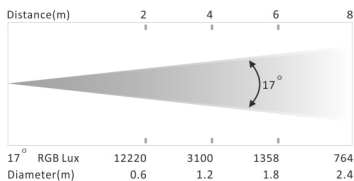

Photometrics Diagram