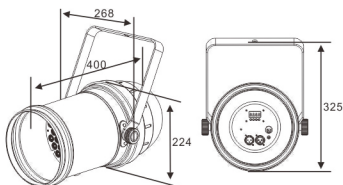

## Specifications

Light Source: 36 x 3W R/G/B LED  
Beam Angle: 17°  
lux@4m:3100lux

## Construction

Display: LED display  
Data In/Out Socket: 3-pin XLR socket  
Protection Rating: IP20

## Electrical and Physical

Power Voltage: AC 100V~240V, 50/60Hz  
Power Consumption: 112W  
Dimension(mm): 400x268x224mm, 2.4Kg  
Dimension(in): 15.7"x10.5"x8.8" in, 5.2lbs

## Dimension(mm)