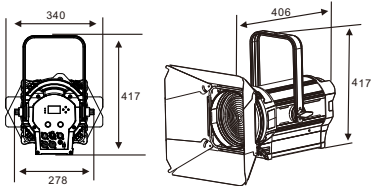

## Construction

Display: LCD display  
Data In/Out: 5-pin XLR socket  
Power in: PowerCon in/out  
Protection Rating: IP20

## Dimensions(mm)

## Electrical and Physical

Power Voltage: AC 100~240V, 50/60Hz  
Power Consumption: 190W  
Dimension: 406x278x417mm  
Weight: 8.6Kg