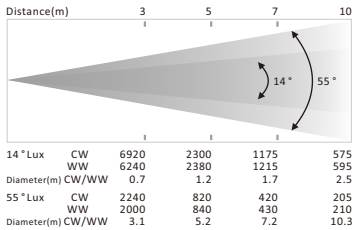

## Specifications

Light Source: 1x150W cool/warm white LED  
Color Temperature: 3150±150K, 5600±150K(optional)

## Dimensions(mm)