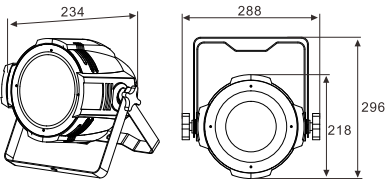

## Construction

Display: LED display  
Data In/Out: 3-pin XLR  
Power In/Out: Power cord out  
Protection Rating: IP20

## Electrical and Physical

Power Voltage: AC230V, 60Hz  
Power Consumption: 120W  
Dimensions: 296x288x283mm (11.7"x11.3"x11.1")  
Weight: 4kg (8.8lbs)

## Dimensions(mm)