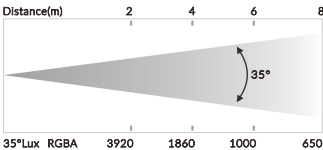

Photometrics Diagram

Dimensions(mm)