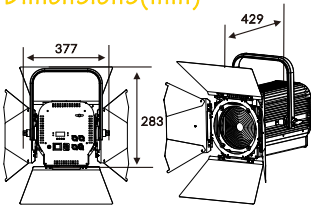

Optical

CRI: Ra≥90

Electrical and Physical

Power Voltage: AC 100~240V, 50/60 Hz
 Power Consumption: 141W
 Dimensions(mm): 429×377×283mm, 15.8Kg
 DimensionsJ(in): 16.8"×14.8"×11.1" in, 34.8lbs

Photometrics Diagram

12°Lux	CW	9897	3350	1640	838
	WW	6112	2192	1120	548
Diameter(m)	CW/WW	0.6	1.2	1.4	2.4
40°Lux	CW	2457	940	388	235
	WW	2120	831	242	208
Diameter(m)	CW/WW	2.2	3.6	4.9	7.2

Dimensions(mm)

Specifications

Light Source: 1 x 100W cool/warm white LED
 Color Temperature: 3200±150K
 5600±250K (optional)