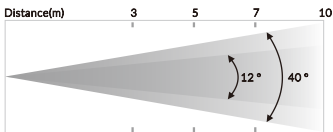

THEATER SPOT 100

LP-TS100

Control

DMX Channel: 2 Channels
 Control Mode: DMX, Manual, Art-Net
 Firmware Upgrade: Update via DMX link

Construction

Display: LED display
 Data In/Out: 5-pin XLR
 Power In/Out: PowerCon in
 Protection Rating: IP20

Optical

CRI: Ra≥90

Electrical and Physical

Power Voltage: AC 100~240V, 50/60 Hz
 Power Consumption: 141W
 Dimensions(mm): 429×377×283mm, 15.8Kg
 DimensionsJ(in): 16.8"×14.8"×11.1" in, 34.8lbs

Photometrics Diagram

12°Lux	CW	9897	3350	1640	838
	WW	6112	2192	1120	548
Diameter(m)	CW/WW	0.6	1.2	1.4	2.4
40°Lux	CW	2457	940	388	235
	WW	2120	831	242	208
Diameter(m)	CW/WW	2.2	3.6	4.9	7.2

Dimensions(mm)

Specifications

Light Source: 1 x 100W cool/warm white LED
 Color Temperature: 3200±150K
 5600±250K (optional)