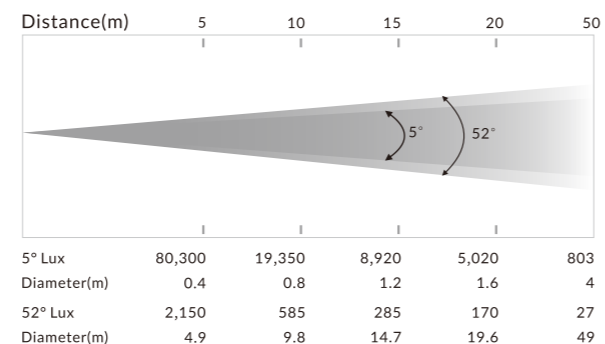

PHOTOMETRICS DIAGRAM